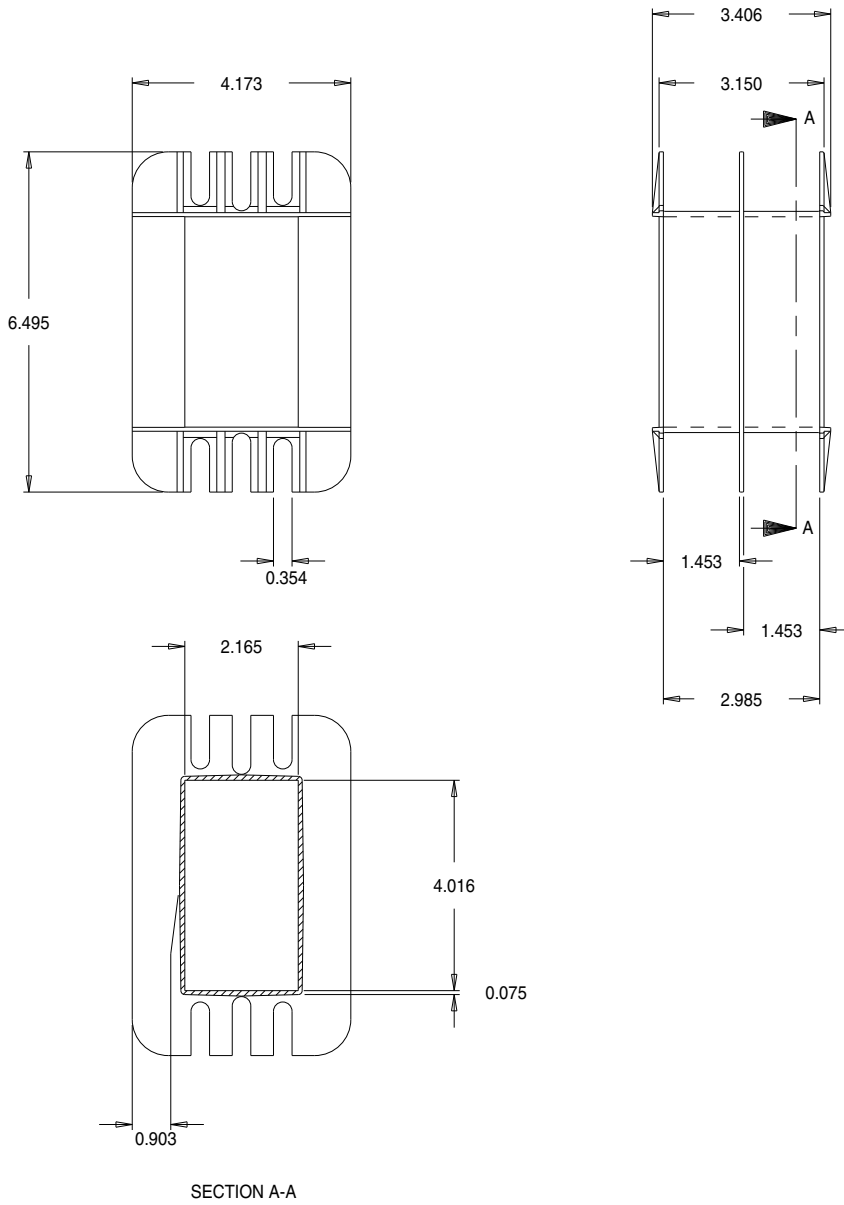

Part No. L05310

638 x 4 Double Section 'L' Range Bobbin

Dimensions in inches.